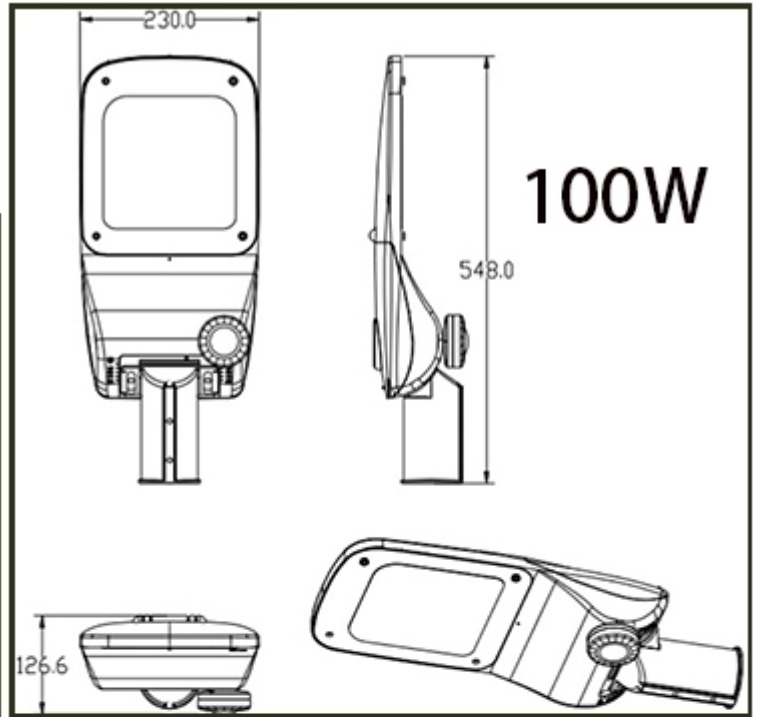

# Dimension Auriga LED Street Light

Unit: mm

## 50W

## 100W