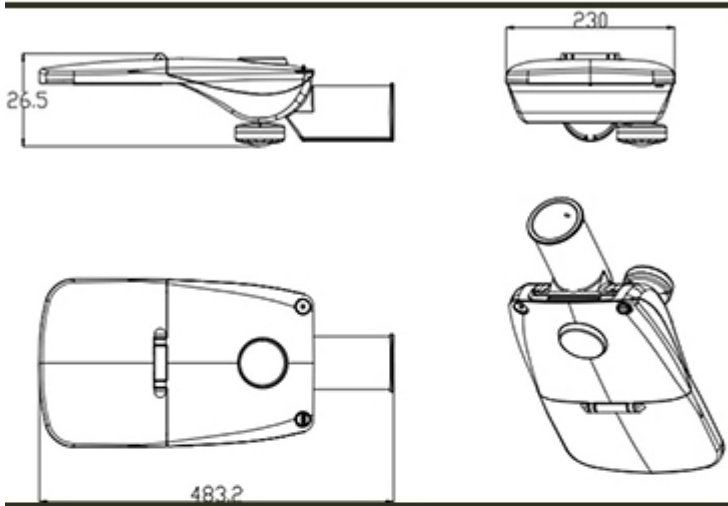

Dimension Auriga LED Street Light

Unit: mm

50W