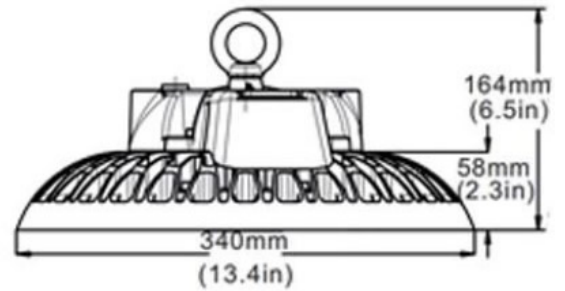

Dimension Ceres LED High Bay

Unit: mm

100w

150w (Round Driver)

150w (Square Driver)

200w (Round Driver)

200w (Square Driver)