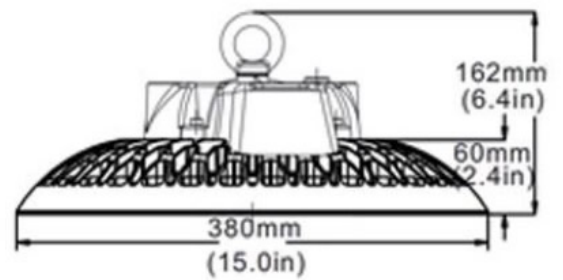

Dimension Ceres LED High Bay

Unit: mm

100w

150w (Round Driver)

150w (Square Driver)

200w (Round Driver)

200w (Square Driver)