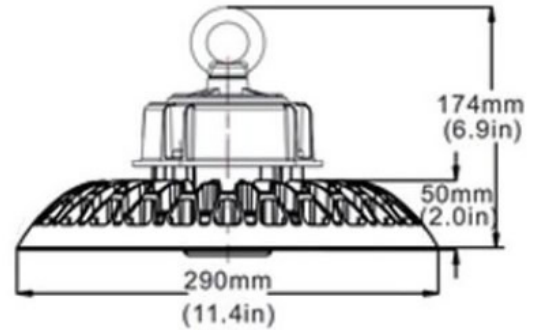

Dimension Ceres LED High Bay

Unit: mm

100w

150w (Round Driver)

150w (Square Driver)

200w (Round Driver)

200w (Square Driver)