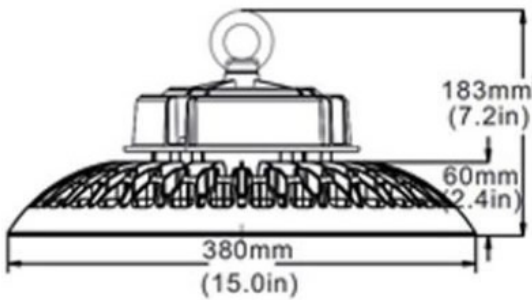

Dimension Ceres LED High Bay

Unit: mm

100w

150w (Round Driver)

150w (Square Driver)

200w (Round Driver)

200w (Square Driver)