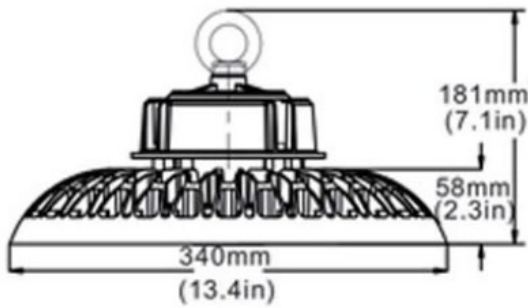

Dimension Ceres LED High Bay

Unit: mm

100w

150w (Round Driver)

150w (Square Driver)

200w (Round Driver)

200w (Square Driver)