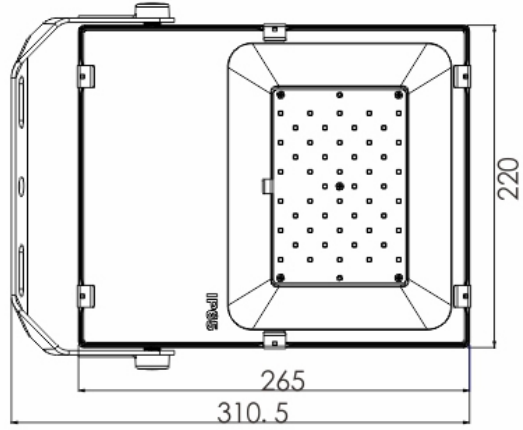

Dimension Jupiter LED Flood Light

Unit: mm

50W

80W

100W

Dimension Jupiter LED Flood Light

150W

200W