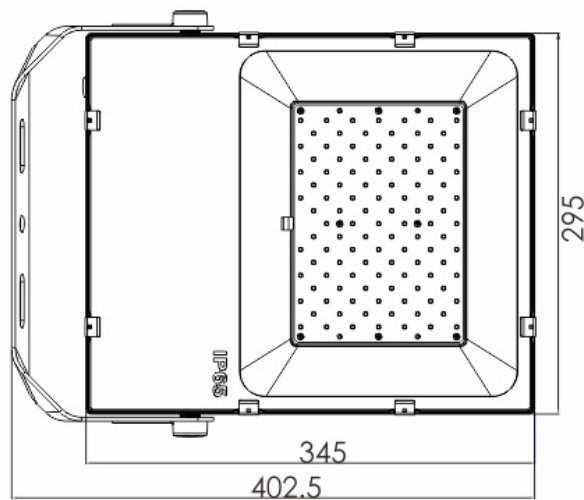

Dimension Jupiter LED Flood Light

Unit: mm

50W

80W

100W

Dimension Jupiter LED Flood Light

150W

200W