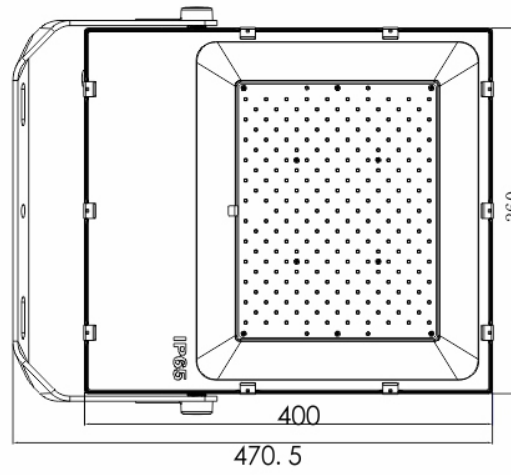

Dimension Jupiter LED Flood Light

Unit: mm

50W

80W

100W

Dimension Jupiter LED Flood Light

150W

200W