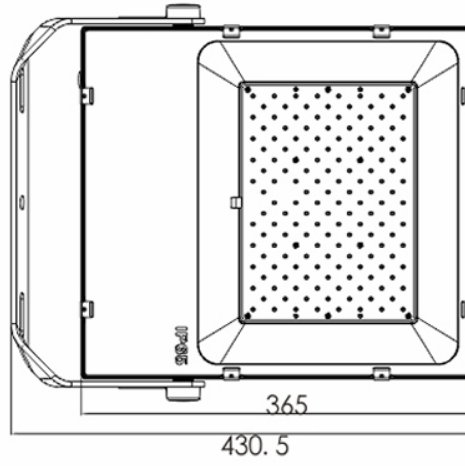

Dimension Jupiter LED Flood Light

Unit: mm

50W

80W

100W

Dimension Jupiter LED Flood Light

150W

200W