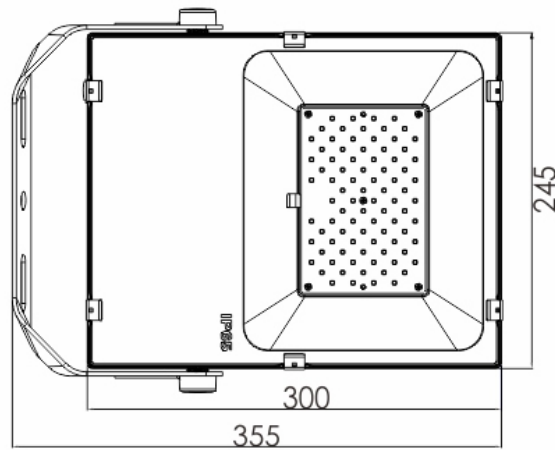

Dimension Jupiter LED Flood Light

Unit: mm

50W

80W

100W

Dimension Jupiter LED Flood Light

150W

200W