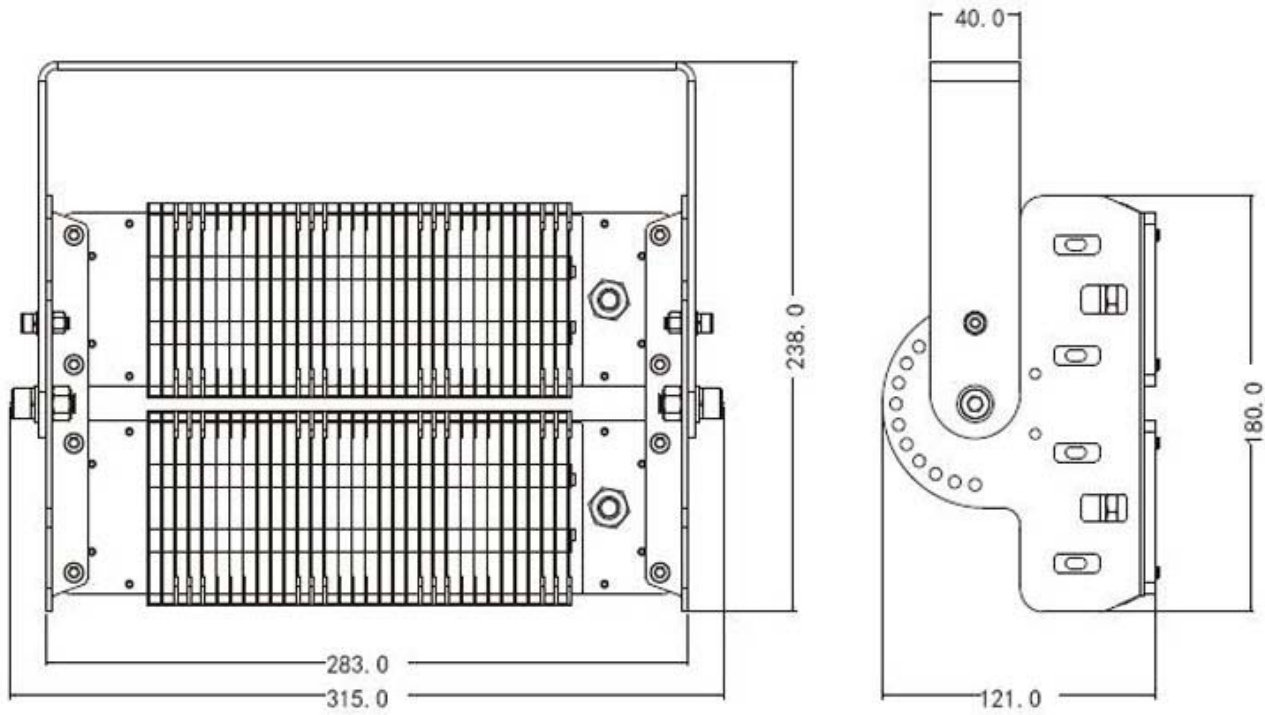

Dimension Mercury LED Tunnel Light

Unit: mm

100W

150W

Dimension Mercury LED Tunnel Light

200W

300W

Dimension Mercury LED Tunnel Light

400W