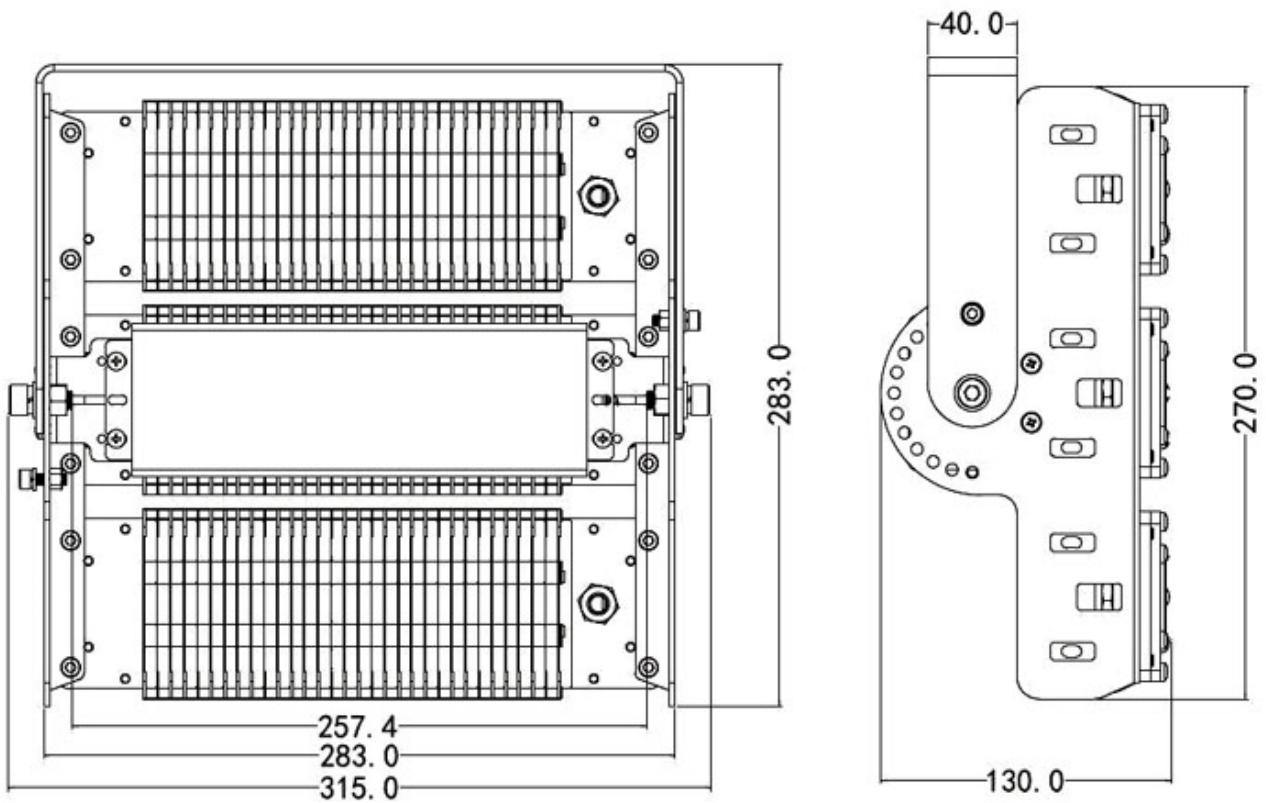

Dimension Mercury LED Tunnel Light

Unit: mm

100W

150W

Dimension Mercury LED Tunnel Light

200W

300W

Dimension Mercury LED Tunnel Light

400W