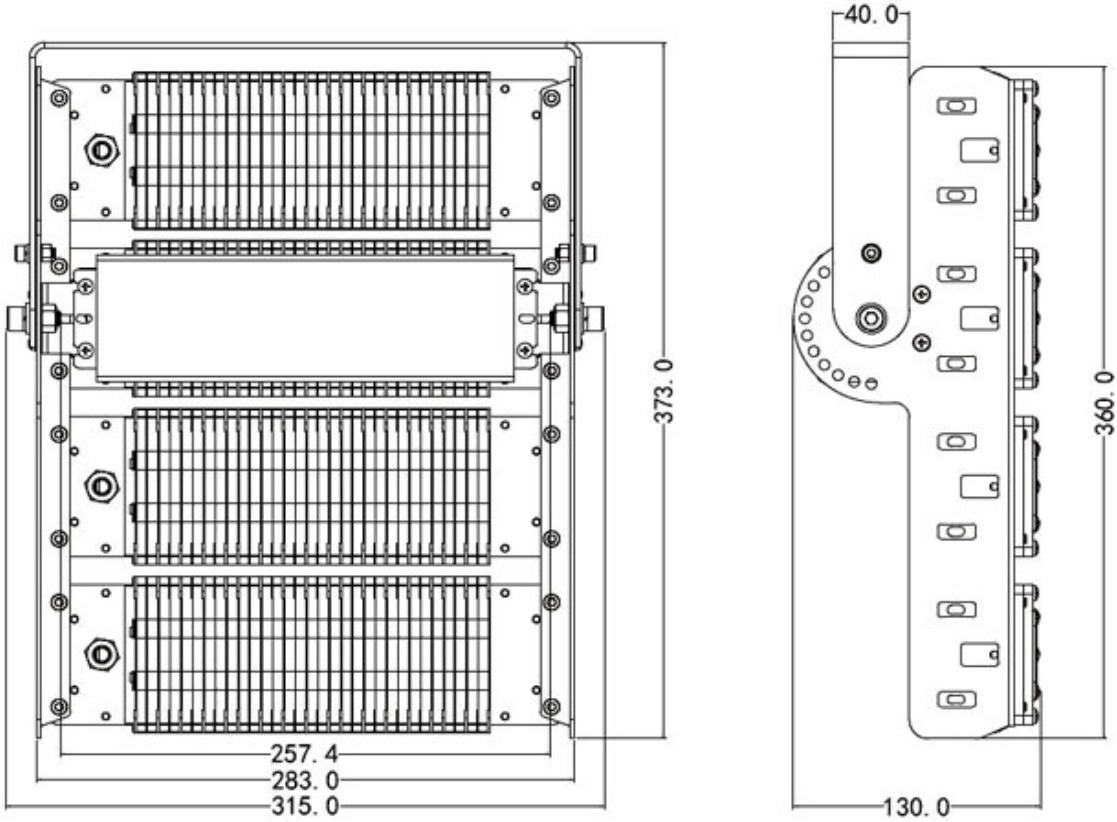

Dimension Mercury LED Tunnel Light

Unit: mm

100W

150W

Dimension Mercury LED Tunnel Light

200W

300W

Dimension Mercury LED Tunnel Light

400W