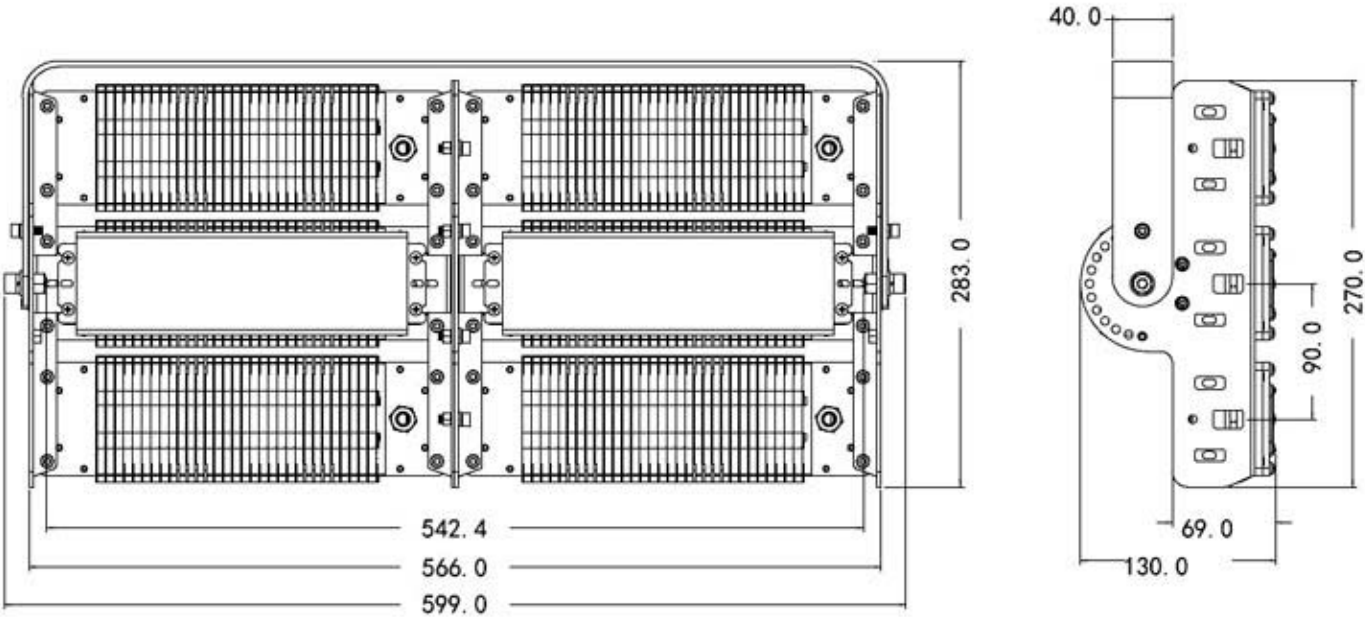

Dimension Mercury LED Tunnel Light

Unit: mm

100W

150W

Dimension Mercury LED Tunnel Light

200W

300W

Dimension Mercury LED Tunnel Light