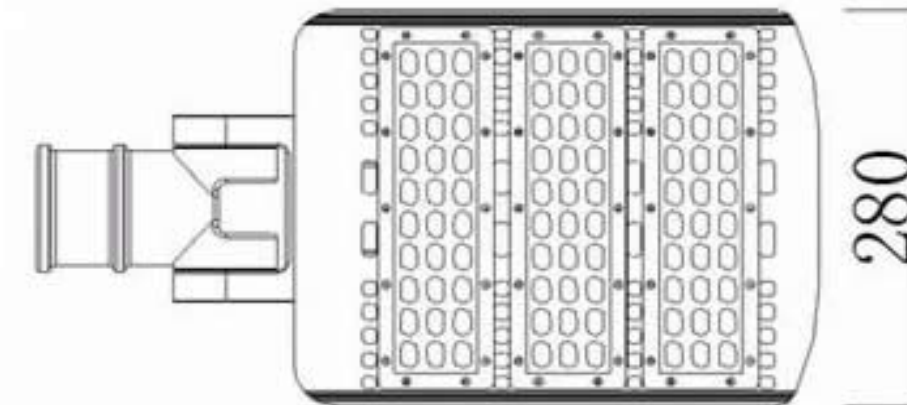

Dimension Neptune LED Street Light

Unit: mm

Dimension Neptune LED Street Light