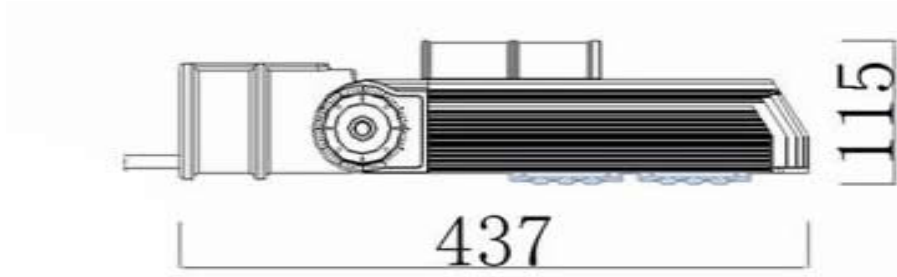

Dimension Neptune LED Street Light

Unit: mm

Dimension Neptune LED Street Light