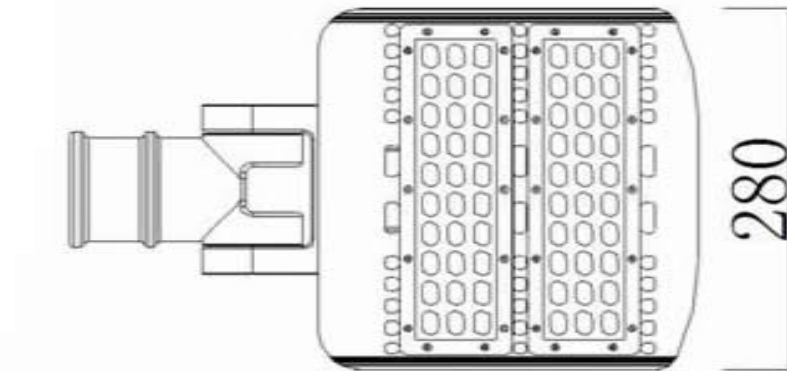

Dimension Neptune LED Street Light

Unit: mm

Dimension Neptune LED Street Light