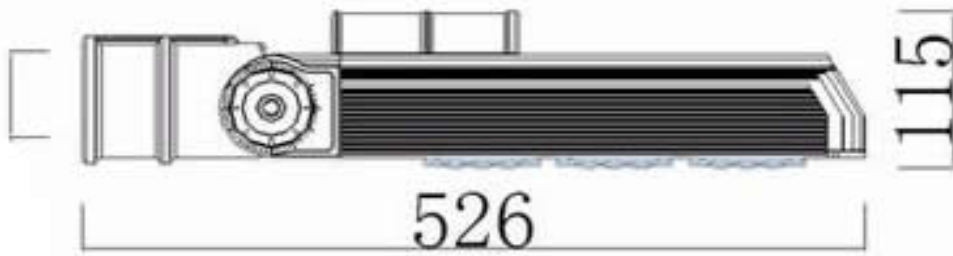

Dimension Neptune LED Street Light

Unit: mm

Dimension Neptune LED Street Light