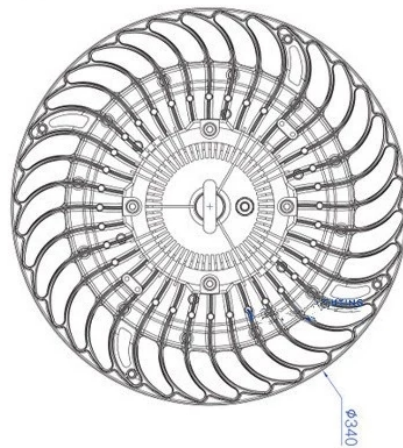

Dimension Sirius LED High Bay

100W

Unit: mm

150W

200W