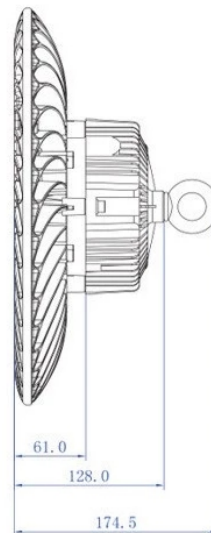

Dimension Sirius LED High Bay

100W

Unit: mm

150W

200W