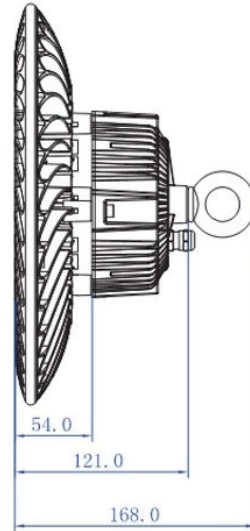

Dimension Sirius LED High Bay

100W

Unit: mm

150W

200W